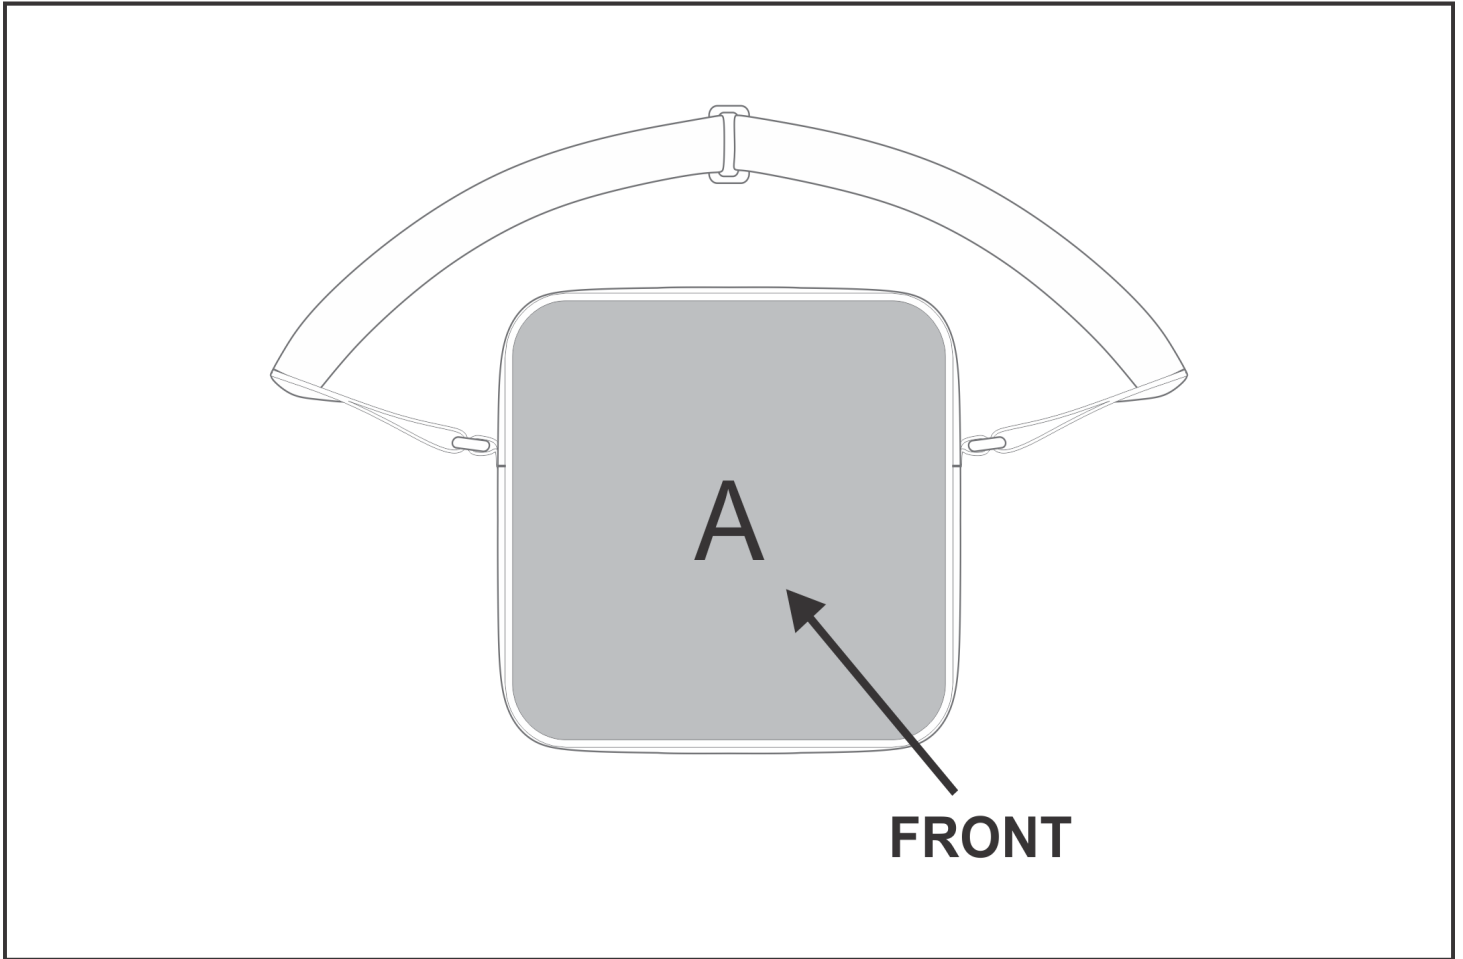

# BC-HP-26-G

Hoppla Explore Crossbody Bag

## Need to know:

Includes 1-Position Sublimation (setup fees apply)

## Branding Options:

Position	Branding Method (Branding Code)	No. of Colours	Dimension
A	Custom Sublimation A (CPSUB-A)	Full Colour	221mm wide x 231mm high